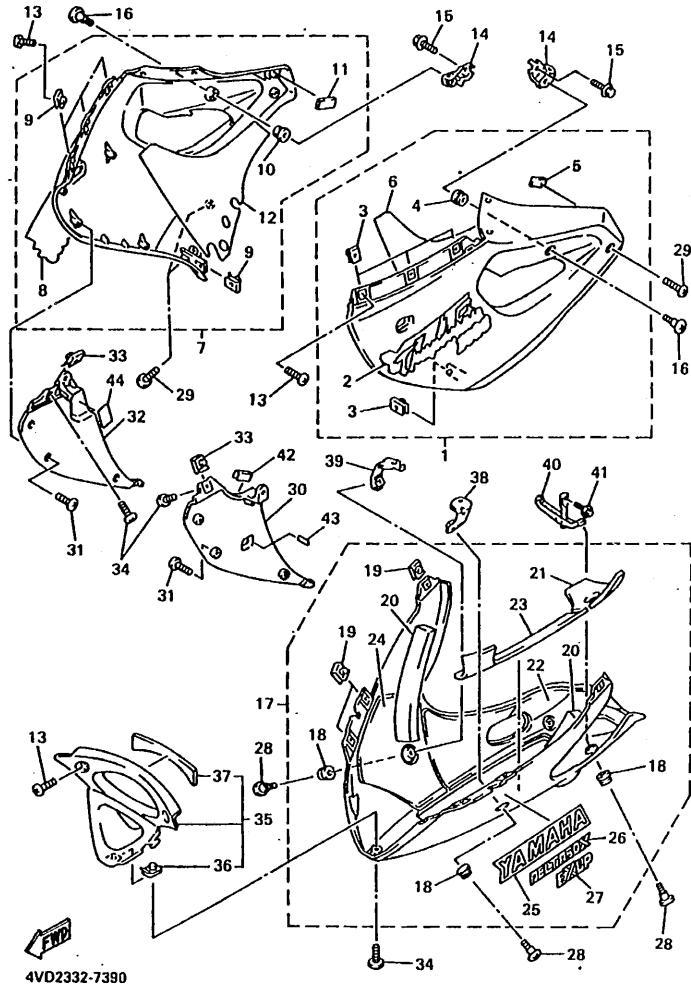

FIG. 39 BOVEDA 2

REF. NO.	PART NO.	DESCRIPTION	4SV3					REMARKS
44	4DN-21268-00	SELLO	1