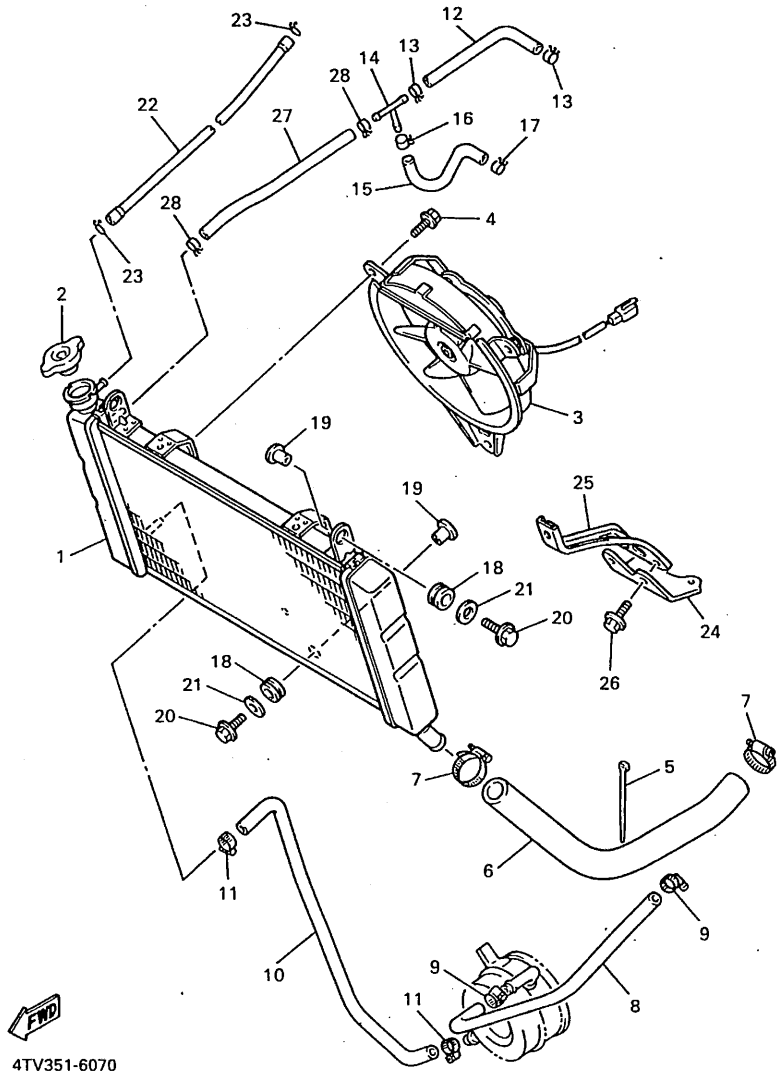

FIG. 7 RADIADOR • MANGUELA

REF. NO.	PART NO.	DESCRIPTION	ESP.					REMARKS
28	90467-11090	PRESILLA	2					

FWD
4TV351-6070

B11